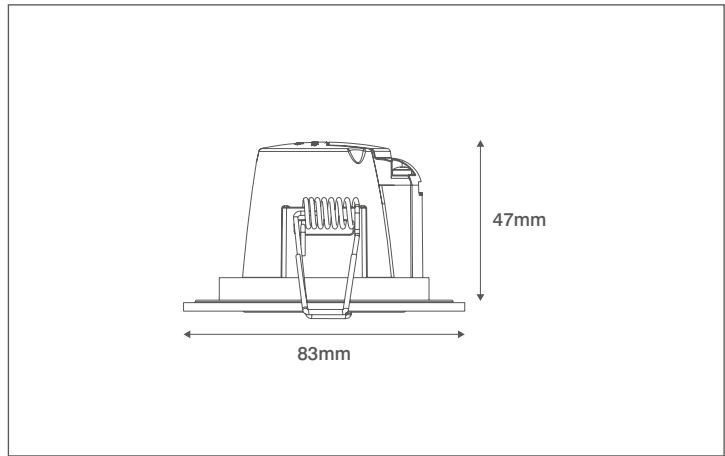

Product Code: OV3500CH5CD

Description: 5.5W LED Dimmable Downlight - IP65 - 4000K - Chrome

### General Information

Dimensions	83mm Diameter x 47mm (D)
Materials	Housing: ABS
Finish	Polished Chrome
Product Weight	0.098Kg
Cutout	65-75mm Diameter
Dimmable	Yes
Ingress Protection	IP65
Warranty	2 Years

### Accessories

OVSP4120CH	130mm Diameter Converter Plate - Chrome
OVEMCG2305M3	3 Hour Universal Emergency Pack With Pre-wired Flow Connectors